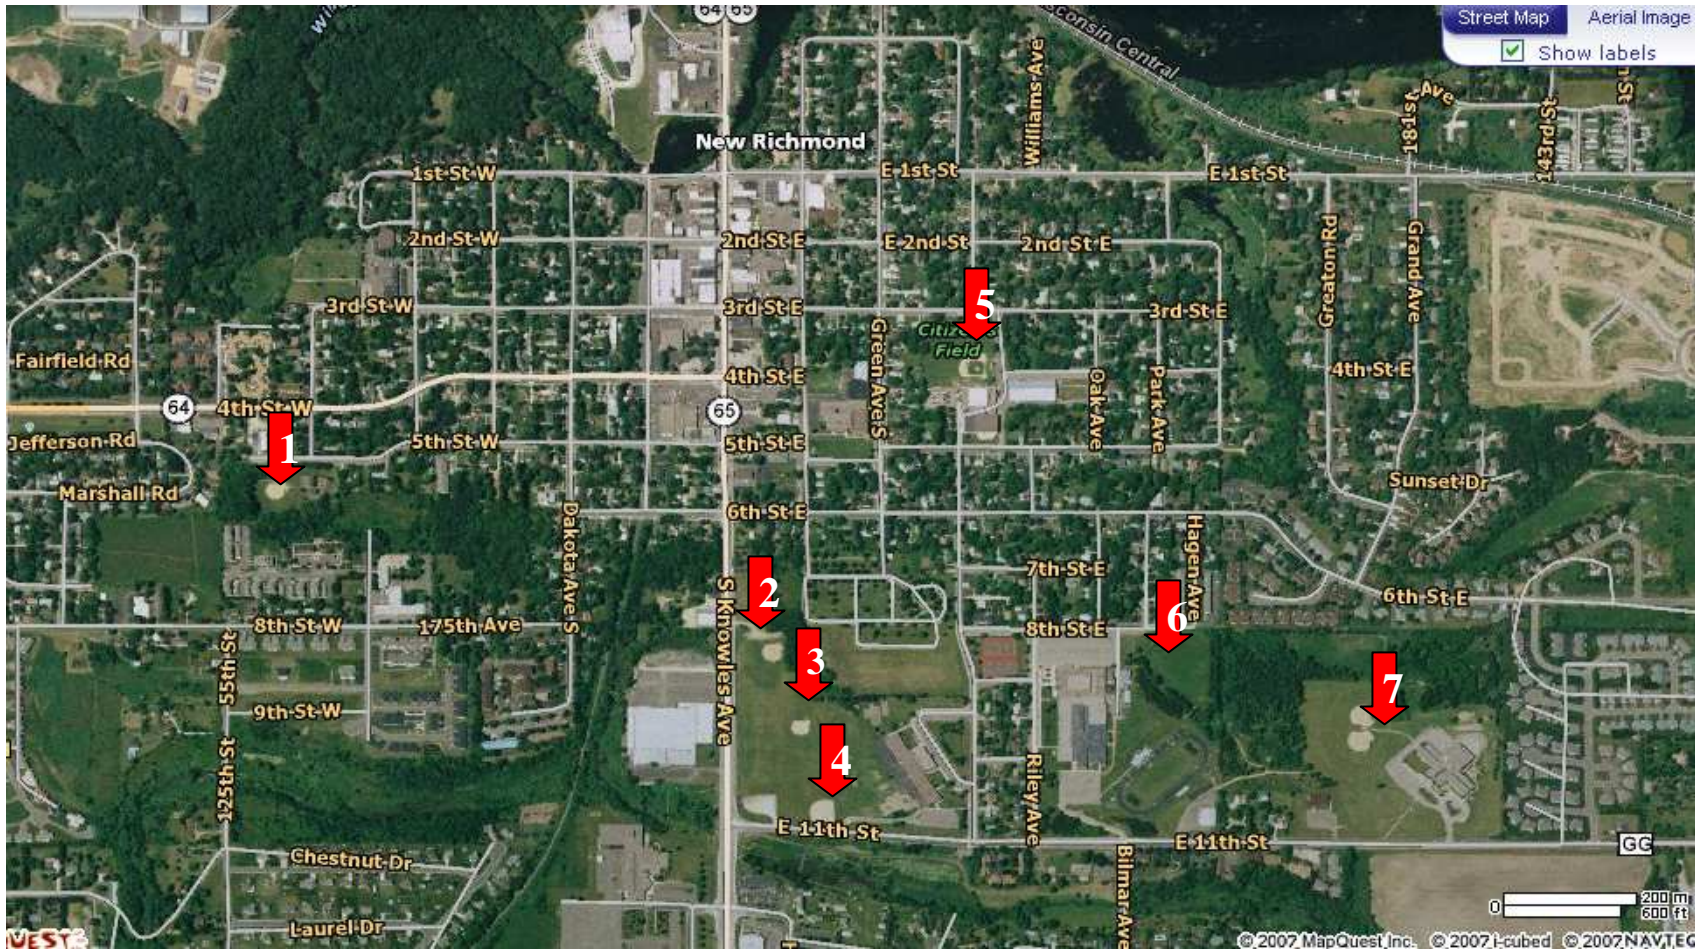

# New Richmond Baseball Club

## New Richmond Field Locations

ID	Field Name	Description
1	Monette	Minor League
2	West Elementary (North Field)	Minor and Major Leagues
3	West Elementary (Middle Field)	Minor and Major Leagues
4	West Elementary (South Field)	14U and 15U (Freshman) Traveling Baseball
5	Citizen's Field	14U and 15U (Freshman) Traveling Baseball
6	High School Rock Garden	T-Ball and Coach Pitch Program
7	East Elementary (North and South Field)	Babe Ruth League (WWBL) and 13U Traveling Baseball